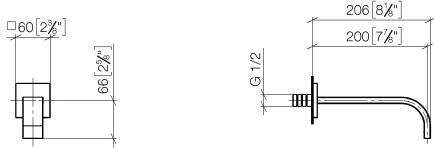

**MEM Wall-mounted basin spout without pop-up waste - Brushed Durabross (23kt Gold)**

MEM

13 800 782

- 200mm projection
- fixed spout
- rectangular, air-enriched flow
- hole diameter 37 mm
- rosette 60 x 60 mm
- 1/2" connection
- max. flow 5.7 l/min
- lead-free
- WRAS 2203039
- This product can help a building meet the requirements of Green Building Rating Systems, e.g. LEED®, BREEAM®, DGNB

**Recommended miscellaneous**

- Concealed wall elbow -** 35 085 970 90
- max. recess depth 163 mm
  - min. recess depth 90 mm

13 800 782  
mm [inches]

**Flow rate chart**

**Certificates**

WRAS\_2203039.

13 800 782